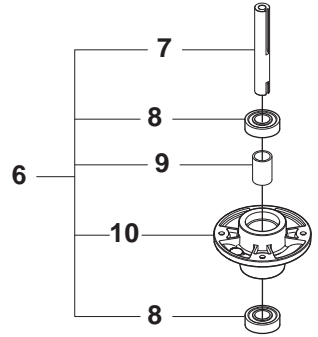

Mitten.
Centre.
Centre.
Zentrum.
Keski.