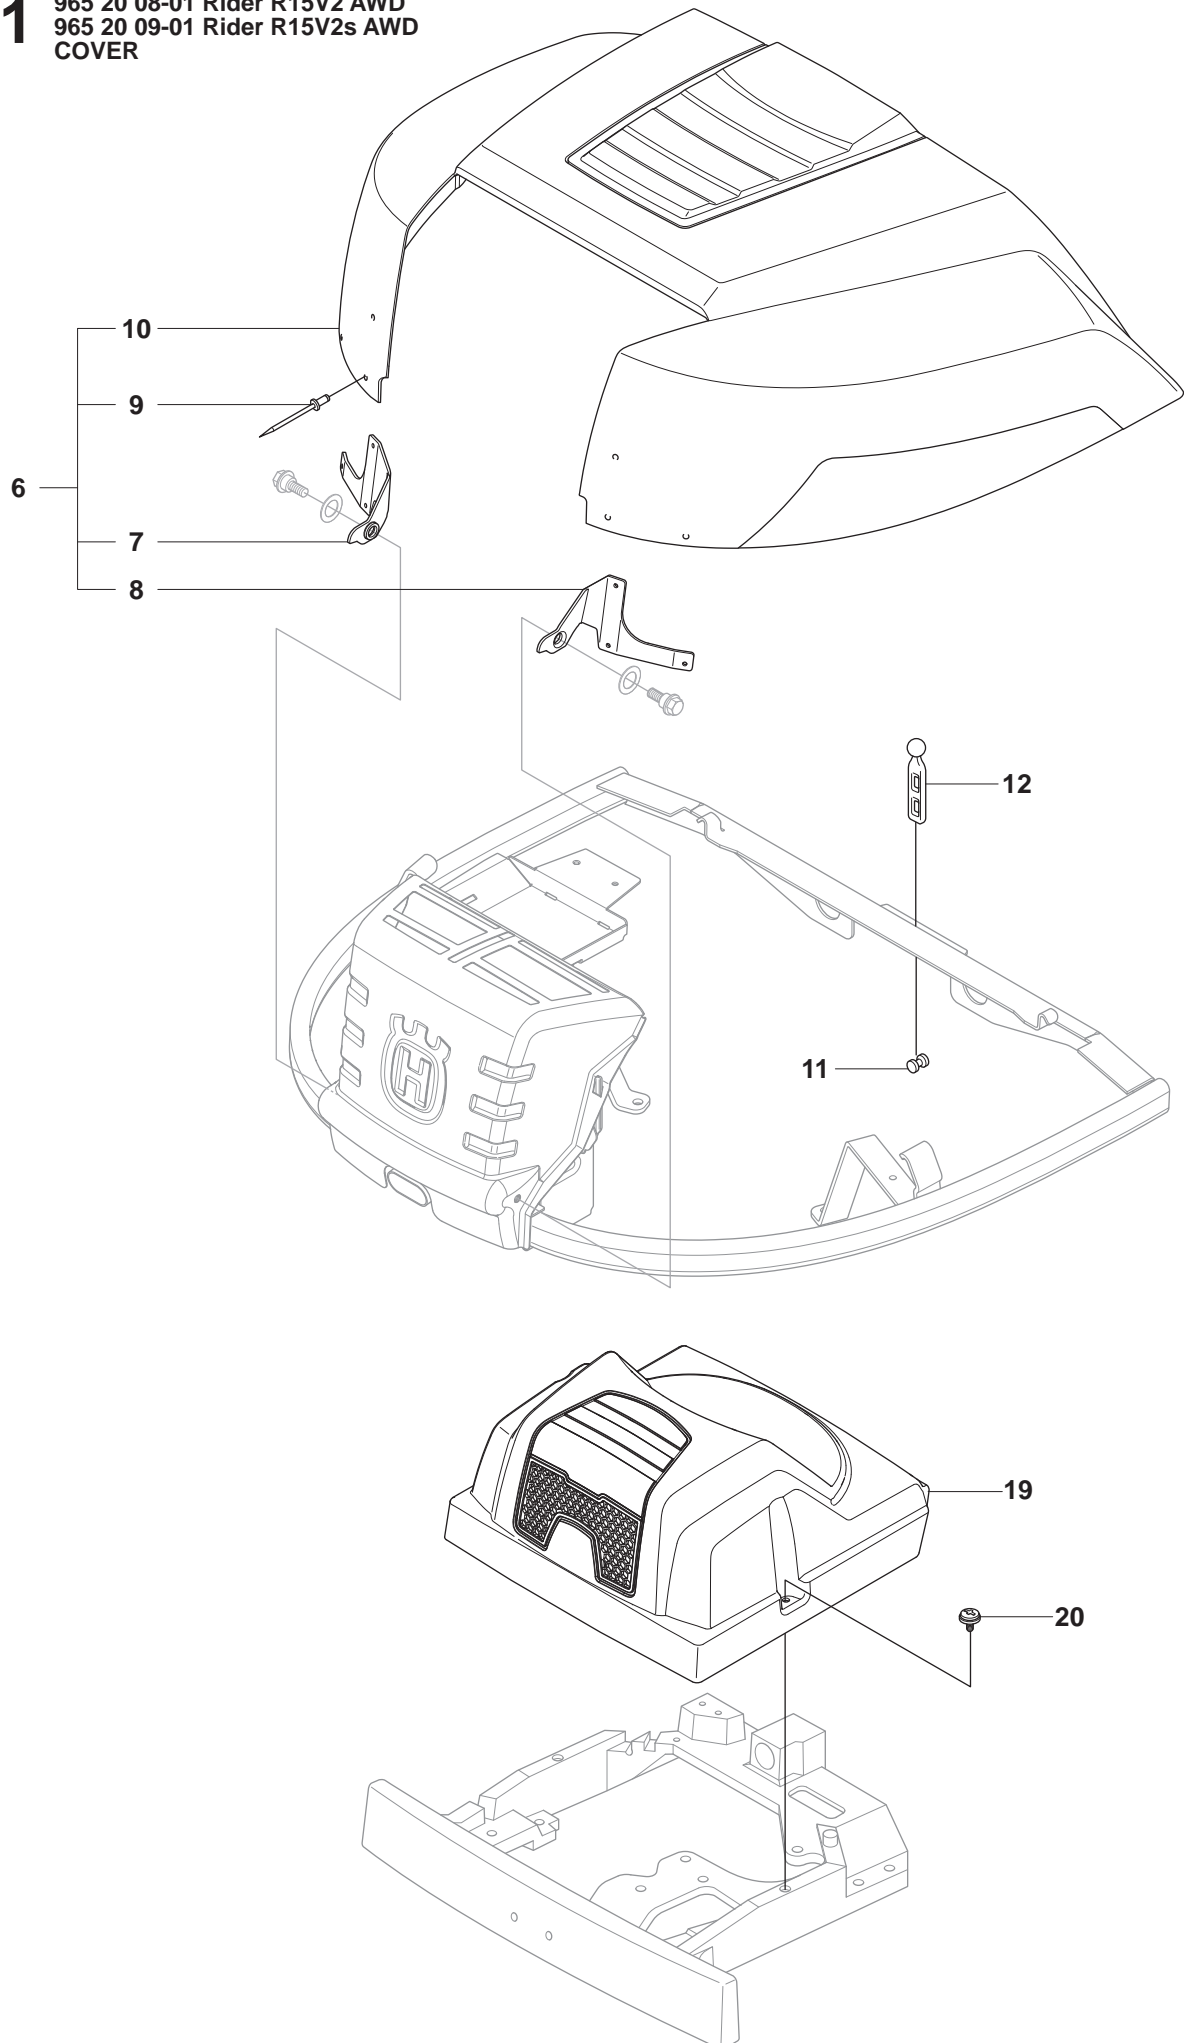

B

965 20 08-01 Rider R15V2 AWD
965 20 09-01 Rider R15V2s AWD
FUEL SYSTEM

Pos.	Compl No.	Part No.	Description	Qty.	Notes
1		535 50 13-01		1	
2		544 32 93-01		1	
3		732 21 16-01		2	
4		734 11 56-01		1	
5		506 67 33-01		1	
6		506 94 67-03		1	
7		535 46 97-01		2	
8		725 23 64-61		1	
9		501 02 03-01		1	
10		725 24 93-71		2	

C1

965 20 08-01 Rider R15V2 AWD
965 20 09-01 Rider R15V2s AWD
COVER