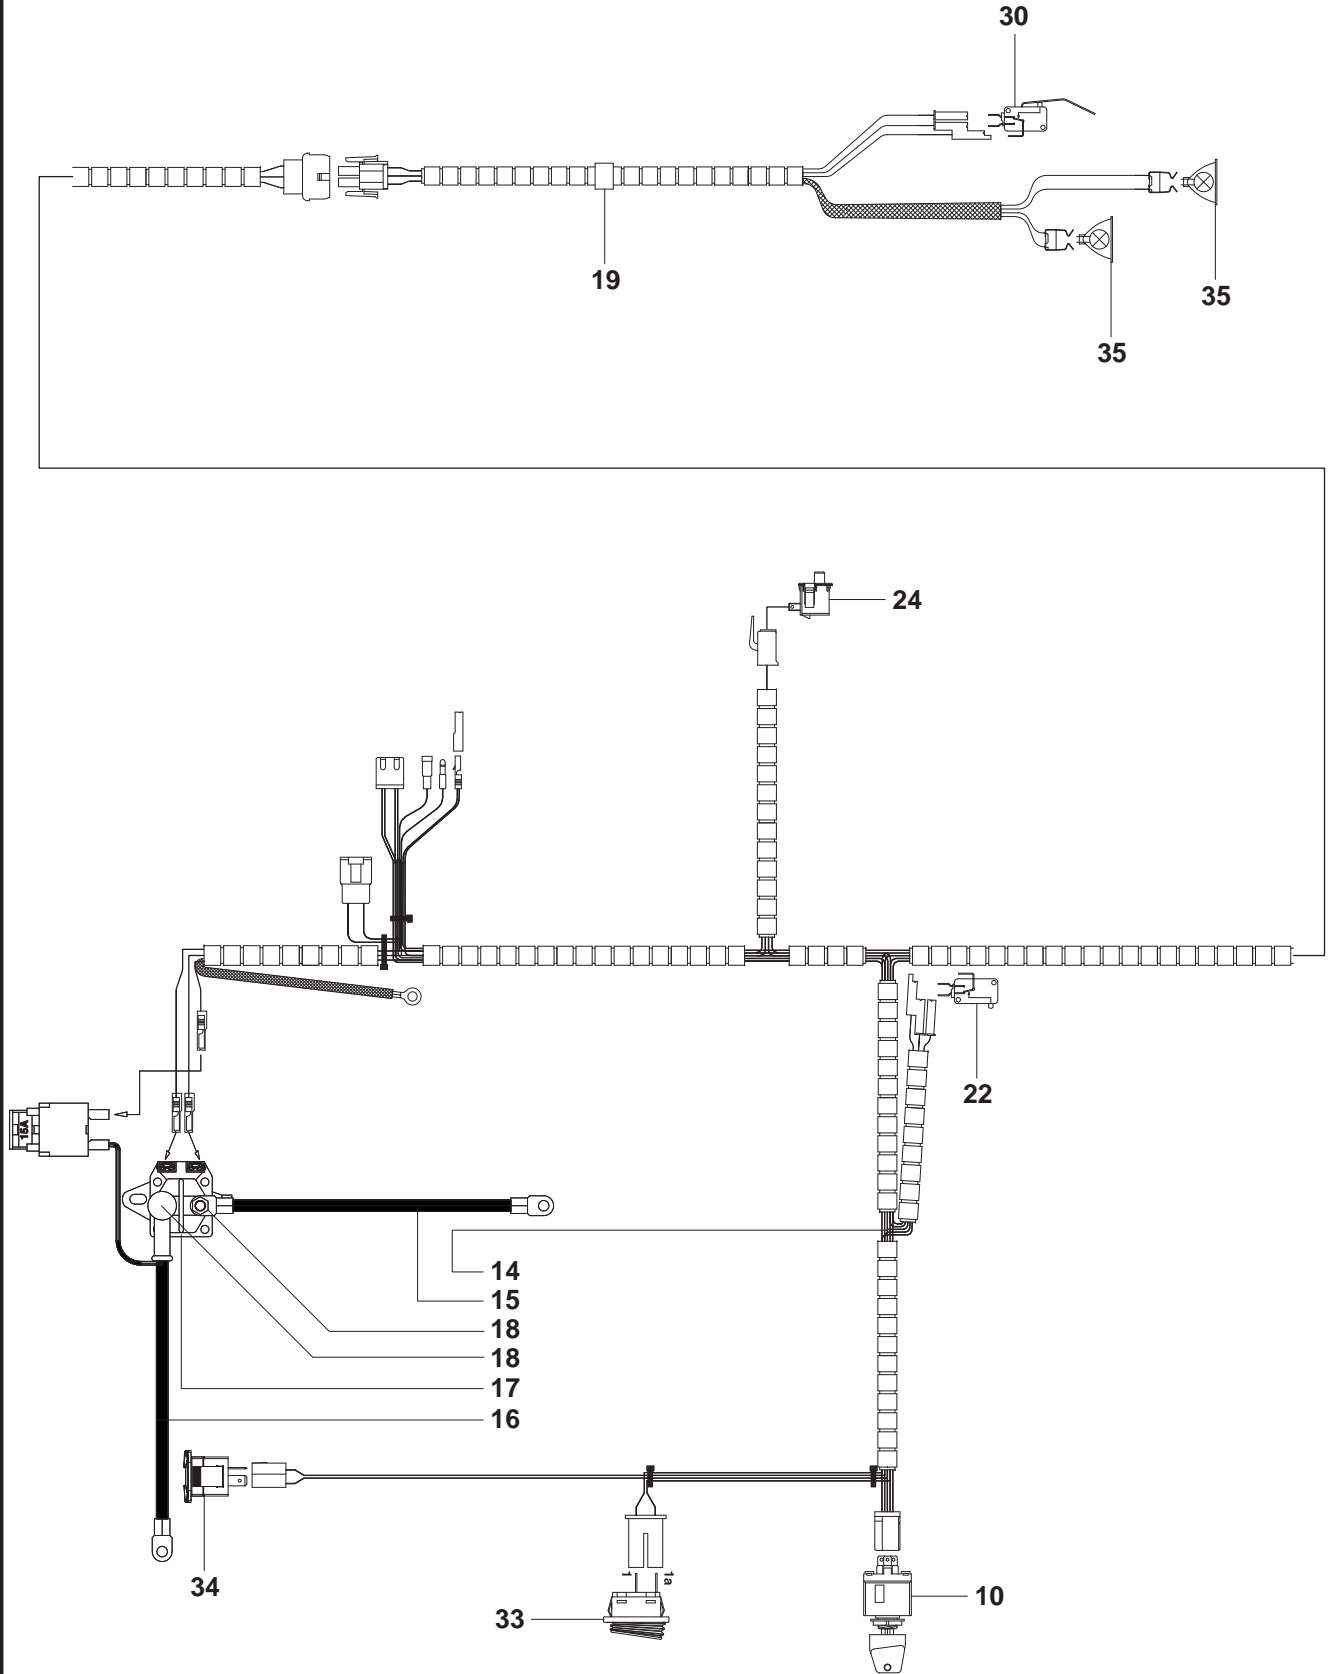

Q2 965 20 08-01 Rider R15V2 AWD
965 20 09-01 Rider R15V2s AWD
ELECTRICAL

965 20 08-01 Rider R15V2 AWD
965 20 09-01 Rider R15V2s AWD
ELECTRICAL

Pos.	Compl No.	Part No.	Description	Qty.	Notes
1		506 78 88-01		1	P1
2		535 44 11-01		1	P1
3		506 80 99-01		1	P1
4		506 83 68-02		1	P1
5		725 23 70-71		1	P1
6		731 23 16-01		1	P1
7		725 23 64-61		1	P1
8		506 89 98-01		1	P1
9		544 96 76-01		1	P1
10		544 44 21-01		1	P1,P2
11	544 44 21-01	544 44 22-01		1	P1
12	544 44 21-01	544 44 23-01		1	P1
13	544 44 21-01	544 44 24-01		1	P1
14		502 65 34-01	NEW PART	1	P2
15		544 92 86-01		1	P1,P2
16		544 92 61-01		1	P1,P2
17		544 43 98-01		1	P1,P2
18		506 89 98-01		2	P2 1/4" UNC
19		504 55 88-01	NEW PART	1	P2
20		506 90 93-01		1	P1
21		722 78 39-02		2	P1
22		535 46 91-01		1	P1,P2
23		544 44 07-01		2	P1
24		506 90 96-01		1	P1,P2
25		506 90 97-01		1	P1
26		544 44 12-01		1	P1
27		506 90 99-02		1	P1
28		725 24 60-51		1	P1
29		734 11 64-01		1	P1
30		544 41 55-01		1	P1,P2
31		544 41 57-01		1	P1
32		544 44 07-01		2	P1
33		502 65 57-01	NEW PART	1	P1,P2
34		502 65 30-01	NEW PART	1	P1,P2
35		502 46 66-01	NEW PART	2	P1,P2