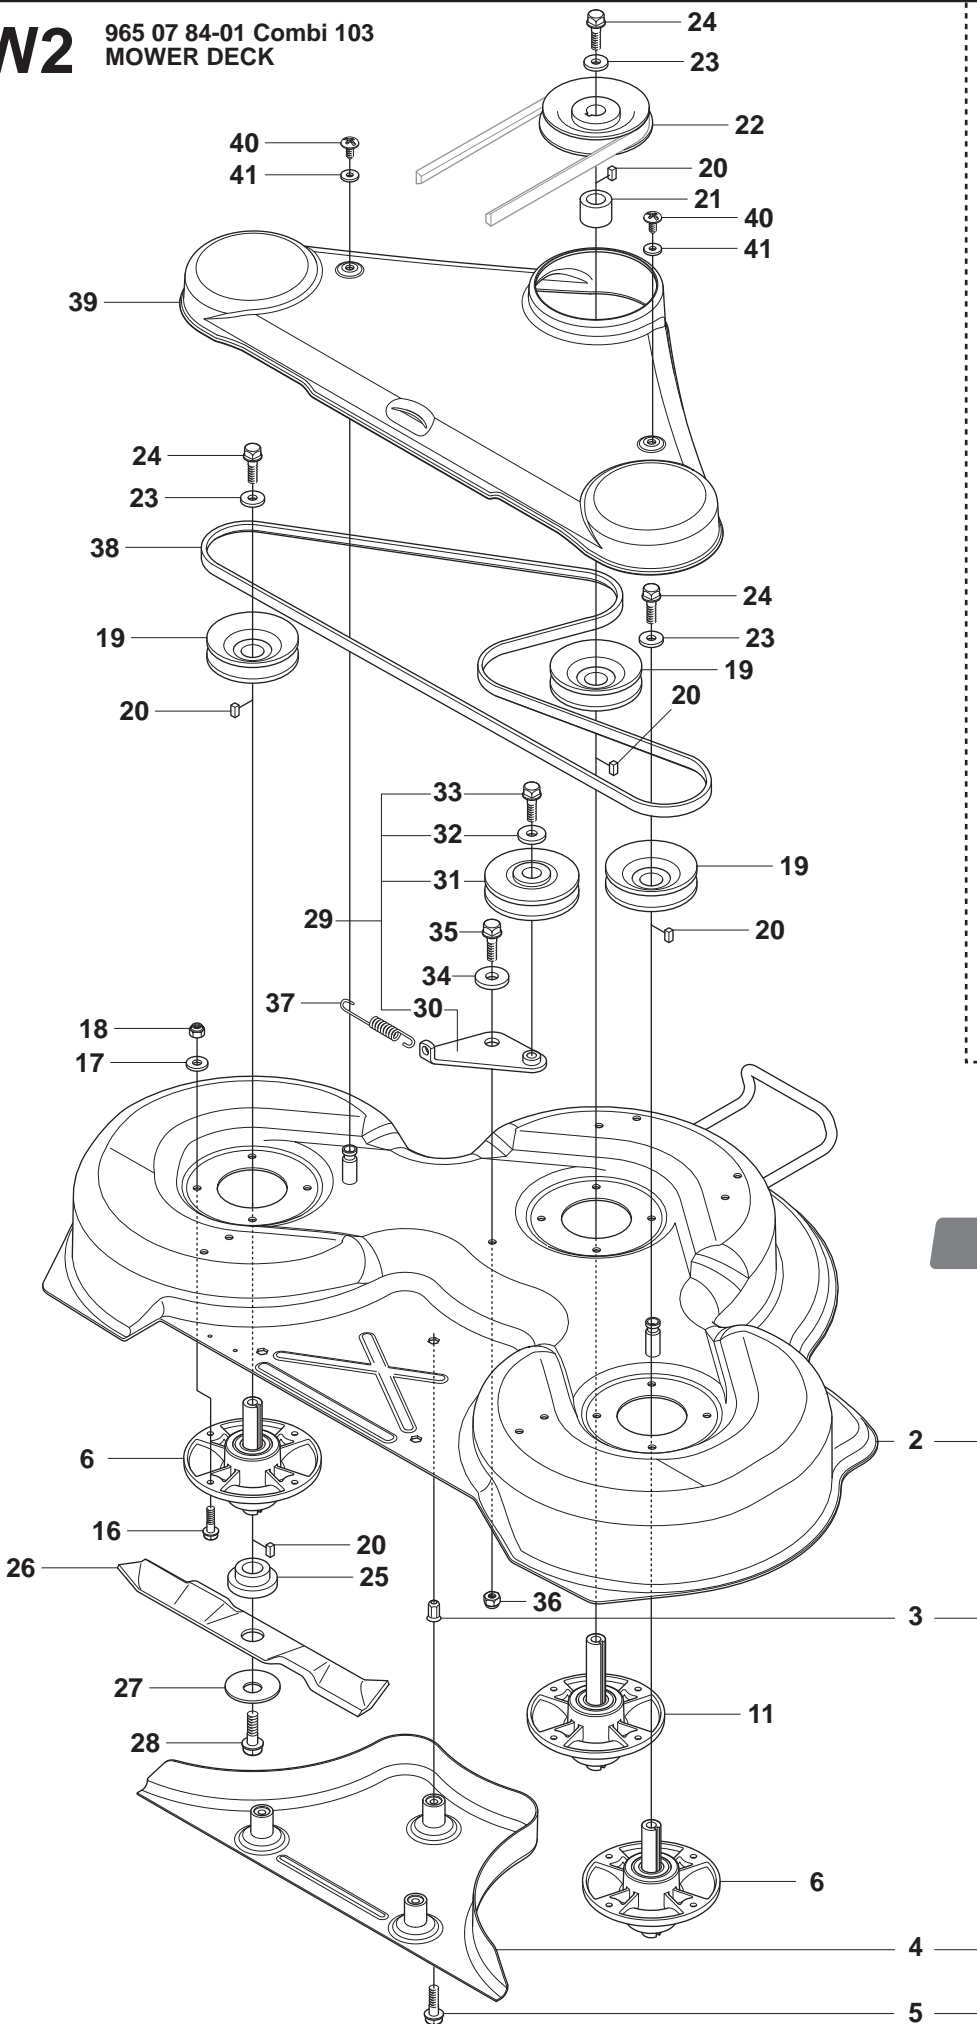

W2

965 07 84-01 Combi 103
MOWER DECK

Yttre.
Outer.
Exterieur.
Äusser.
Ulko.

965 07 84-01 Combi 103
MOWER DECK

Pos.	Compl No.	Part No.	Description	Qty.	Notes
1		544 11 29-03		1	W2
2	544 11 29-03	544 11 28-01		1	W2
3	544 11 29-03	506 91 62-01		3	W2
4	544 11 29-03	544 44 92-01		1	W2
5	544 11 29-03	506 57 01-04		3	W2
6		544 06 59-01		2	W2
7	544 06 59-01	544 06 79-02		1	W2
8	544 06 59-01	738 23 04-34		2	W2
9	544 06 59-01	544 06 80-01		1	W2
10	544 06 59-01	544 06 78-01		1	W2
11		544 06 59-02		1	W2
12	544 06 59-02	544 06 79-01		1	W2
13	544 06 59-02	738 23 04-34		2	W2
14	544 06 59-02	544 06 80-01		1	w2
15	544 06 59-02	544 06 78-01		1	W2
16		535 42 38-01		12	W2
17		734 11 64-01		12	W2
18		732 21 18-01		12	W2
19		506 92 21-01		3	W2
20		506 53 35-01		7	W2
21		544 06 80-02		1	W2
22		506 77 86-01		1	W2
23		734 11 74-41		3	W2
24		544 11 41-01		3	W2
25		535 50 42-02		3	W2
26		544 10 30-01		3	W2
27		506 79 23-01		3	W2
28		544 11 41-01		3	W2
29		506 54 07-01		1	W2
30	506 54 07-01	506 51 95-01		1	W2
31	506 54 07-01	506 53 27-01		1	W2
32	506 54 07-01	734 11 64-41		1	W2
33	506 54 07-01	506 55 83-02		1	W2
34		506 91 87-02		1	W2
35		725 24 51-71		1	W2
36		732 21 18-01		1	W2
37		506 53 31-01		1	W2
38		506 76 85-01		1	W2
39		544 09 61-01		1	W2
40		506 98 26-01		2	W2
41		506 55 97-01		2	W2
42		535 42 30-01		1	W1
43		725 24 51-71		4	W1
44		732 21 18-01		4	W1
45		535 46 88-01		1	W1
46		535 46 87-01		1	W1
47		506 86 96-01		8	W1
48		506 81 38-01		3	W1
49		506 97 91-01		1	W1
50		725 24 61-51		8	W1
51		732 21 18-01		8	W1
52		506 93 39-04		1	W1
53	506 93 39-04	506 81 49-06		1	W1
54	506 93 39-04	506 78 99-01		1	W1
55	506 93 39-04	506 89 76-01		1	W1
56	506 93 39-04	506 95 17-01		1	W1
57	506 93 39-04	731 23 20-51		1	W1
58		506 94 12-06		1	W1
59	506 94 12-06	506 94 13-06		1	W1
60	506 94 12-06	506 78 99-01		1	W1
61	506 94 12-06	506 89 76-01		1	W1
62		506 53 56-03		1	W1
63		725 24 95-71		1	W1
64		732 21 20-51		3	W1