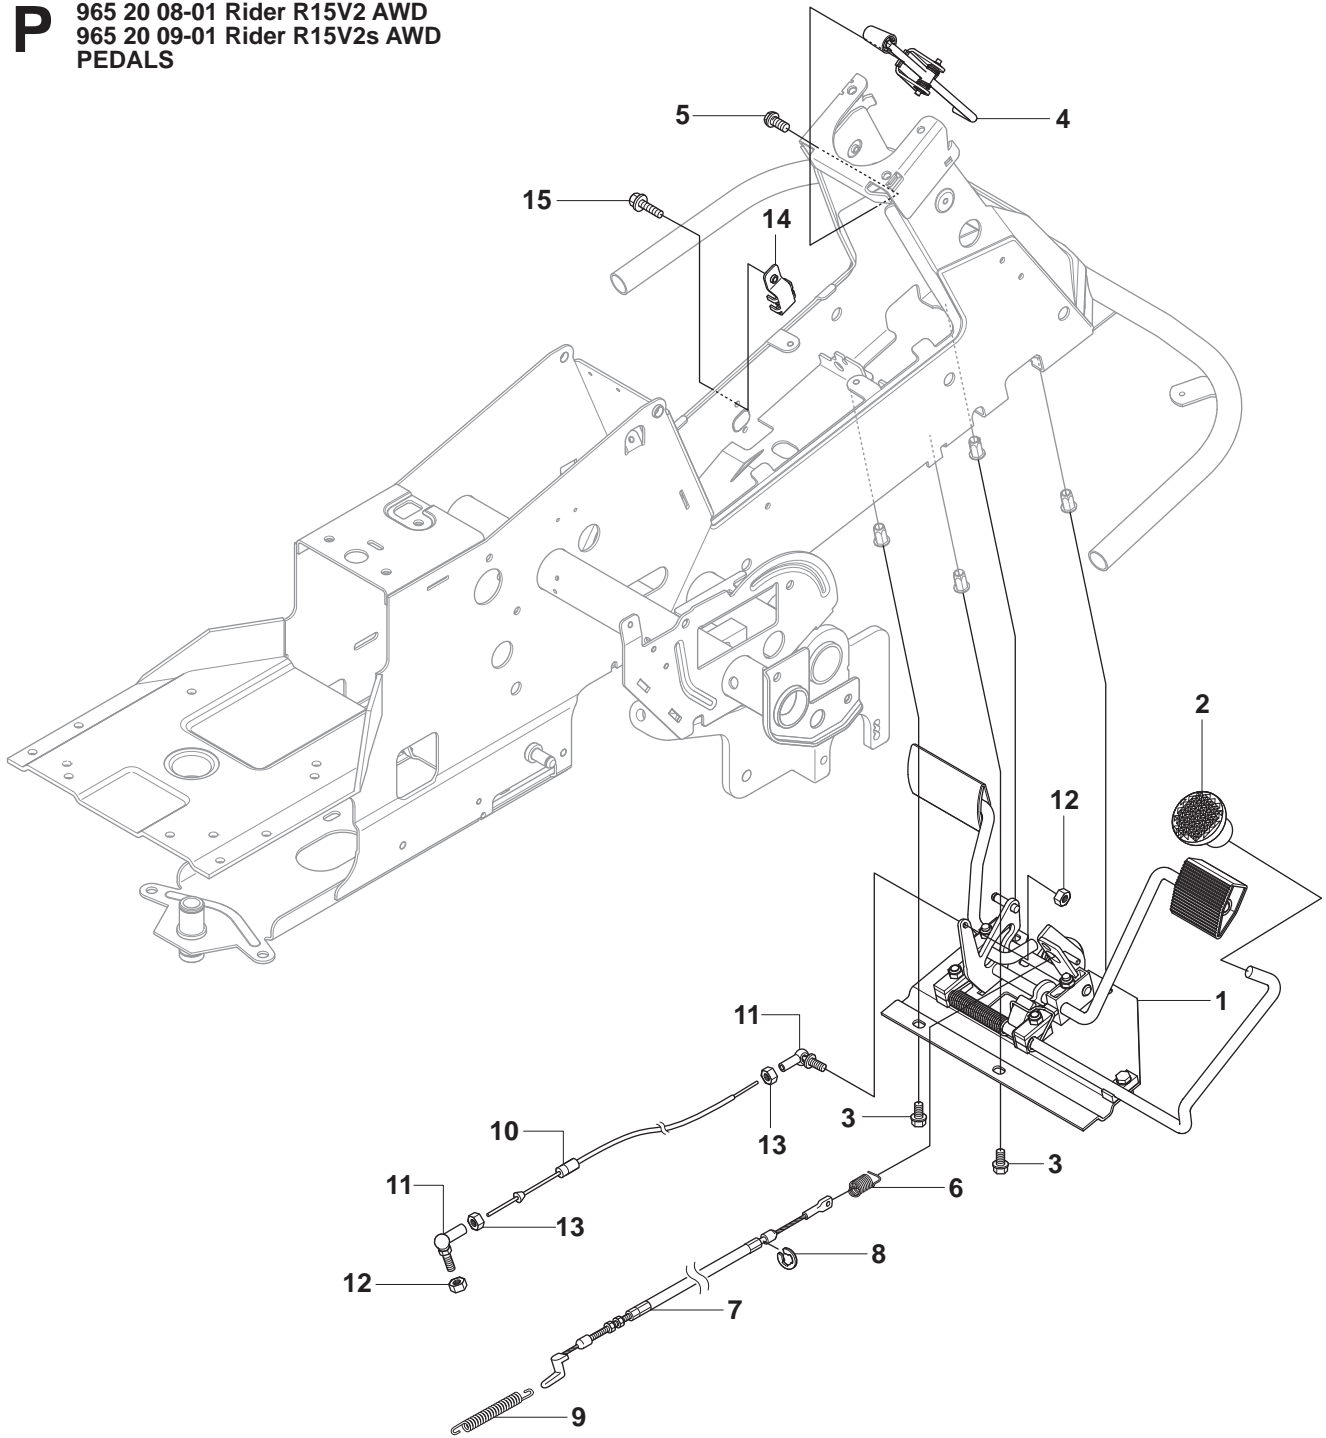

P

965 20 08-01 Rider R15V2 AWD
965 20 09-01 Rider R15V2s AWD
PEDALS

PEDALS

P

**965 20 08-01 Rider R15V2 AWD
965 20 09-01 Rider R15V2s AWD
PEDALS**

Pos.	Compl No.	Part No.	Description	Qty.	Notes
1		544 12 60-01		1	
2		535 47 37-01		1	
3		506 57 01-04		4	
4		544 40 31-01		1	
5		725 23 64-61		2	
6		506 94 63-01		1	
7		535 48 96-01		1	
8		735 31 09-20		1	
9		506 53 56-03		1	
10		506 82 72-02		1	
11		506 55 73-01		2	
12		732 21 14-01		2	
13		731 23 14-01		2	
14		544 34 17-01		1	
15		725 23 64-61		1	
16	544 12 60-01	738 21 02-04		1	
17	544 12 60-01	535 48 02-01		1	
18	544 12 60-01	535 48 06-01		1	
19	544 12 60-01	535 48 07-01		1	
20	544 12 60-01	535 48 08-01		4	
21	544 12 60-01	535 48 09-01		1	
22	544 12 60-01	535 48 10-01		1	
23	544 12 60-01	535 47 88-01		1	
24	544 12 60-01	535 47 88-02		1