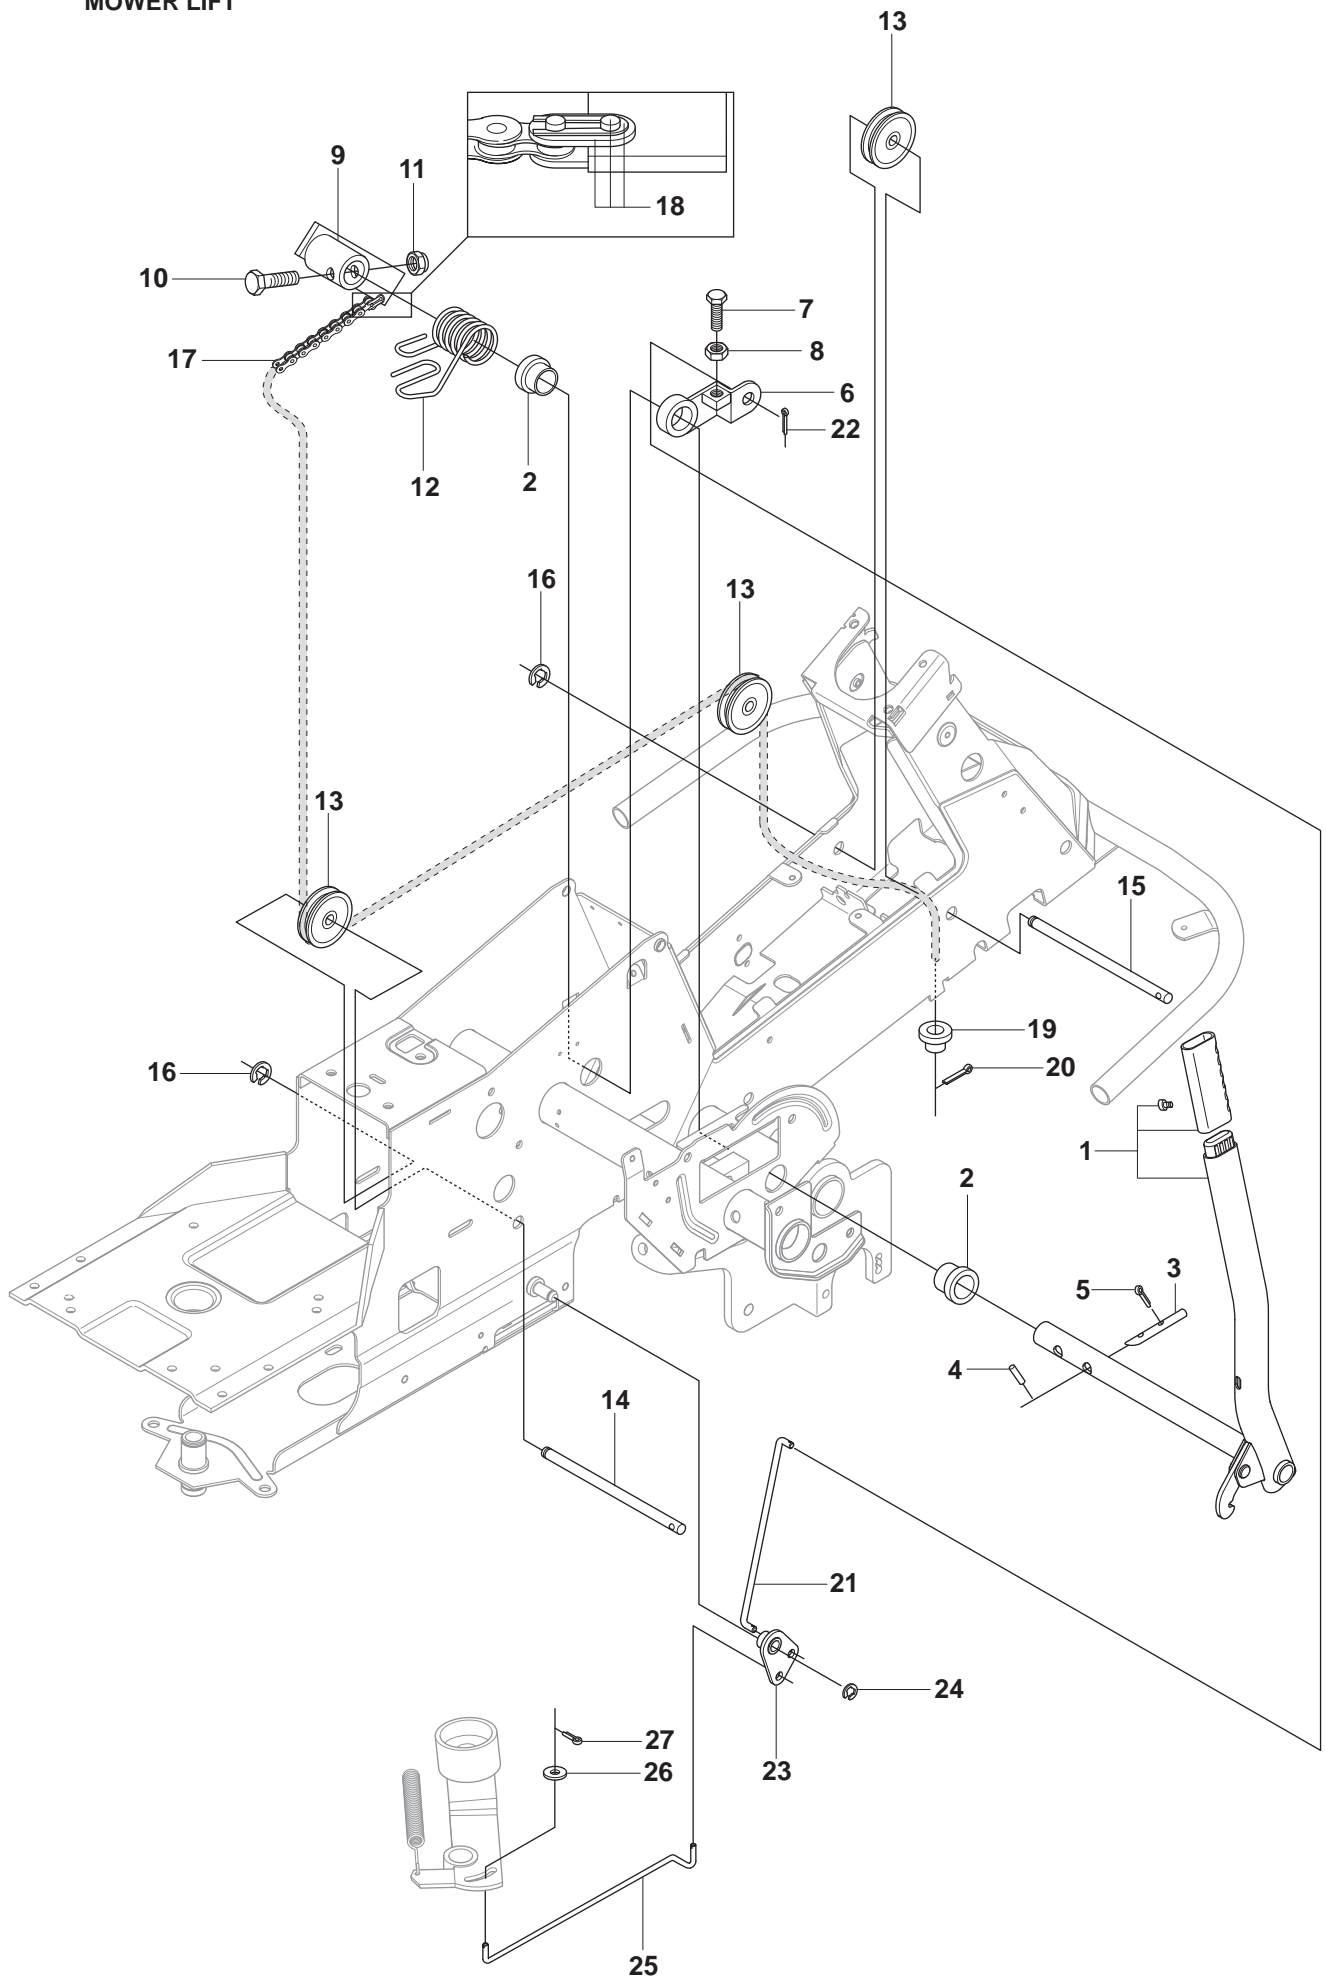

E

965 20 08-01 Rider R15V2 AWD
965 20 09-01 Rider R15V2s AWD
MOWER LIFT

E

**965 20 08-01 Rider R15V2 AWD
965 20 09-01 Rider R15V2s AWD
MOWER LIFT**

Pos.	Compl No.	Part No.	Description	Qty.	Notes
1		501 01 86-01		1	
2		506 55 65-01		2	
3		506 90 53-01		1	
4		721 12 59-30		1	
5		721 61 83-01		1	
6		506 78 43-01		1	
7		725 24 97-51		1	
8		731 23 20-51		1	
9		506 90 54-01		1	
10		725 25 42-51		1	
11		732 25 22-01		1	
12		506 91 68-01		1	
13		506 90 56-01		2	
14		506 90 57-01		1	
15		506 90 57-02		1	
16		735 31 18-20		2	
17		506 55 46-07		1	
18		506 55 47-01		1	
19		506 90 59-01		1	
20		721 61 87-01		1	
21		544 45 69-01		1	
22		721 61 83-01		1	
23		544 37 86-01		1	
24		735 31 14-20		1	
25		544 44 88-01		1	
26		734 11 64-41		1	
27		721 61 83-01		1